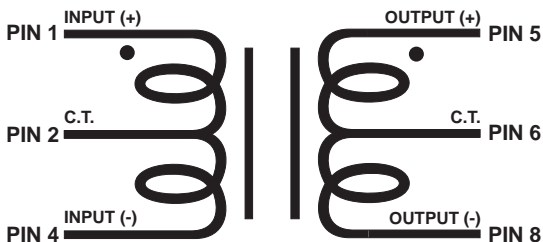

Electronics Corporation

WSM Series

1/2 Watts

www.edcorusa.com

EDCOR Electronics Corporation
7130 National Parks Highway
Carlsbad, NM 88220
U.S.A.
(575) 887-6790