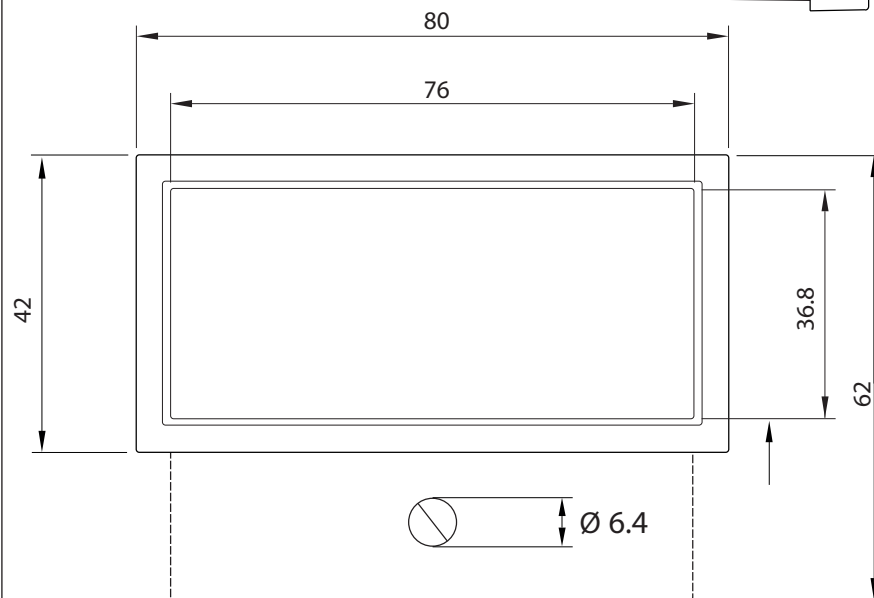

Vintage-Meters, research Germany  
info@vintage-meters.com, www.vintage-meters.com

Model: WF1029X

### Specifications

Fullscale current: 1mA  
Model No.: WF1029X  
Internal resistance: 3.9 KOhm  
LED.: 12V 1.2W DC  
Color: White  
Print: dB Compression  
Indicator color: Black

Version: 1.3

Scale: 1 : 1