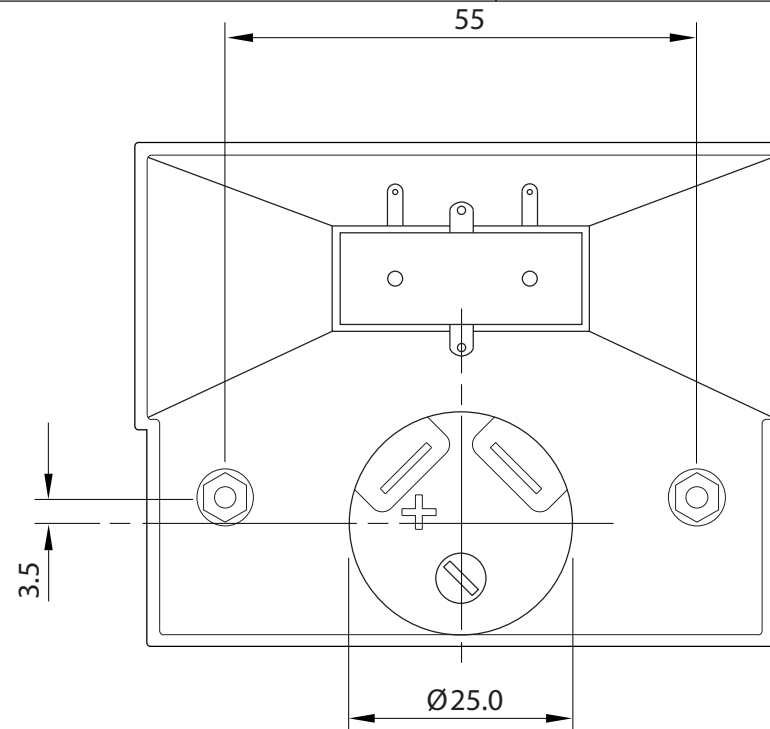

Vintage-Meters, research Germany  
info@vintage-meters.com, www.vintage-meters.com

Model: WF1029X

### Specifications

Fullscale current: 1mA  
Model No.: WF1029X  
Internal resistance: 3.9 KOhm  
LED.: 12V 1.2W DC  
Color: White  
Print: dB Compression  
Indicator color: Black

Version: 1.3

Scale: 1 : 1