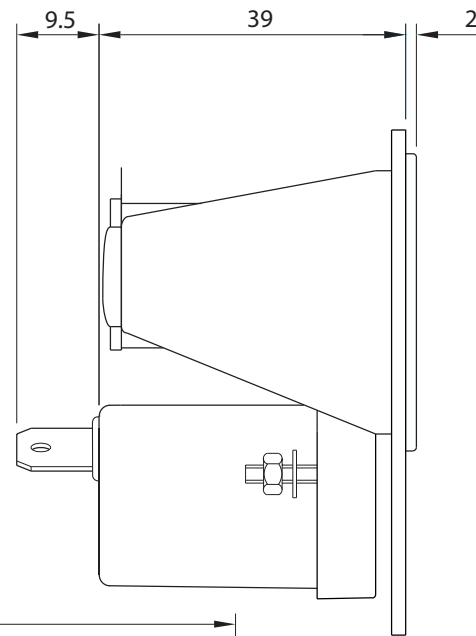

Vintage-Meters, research Germany  
info@vintage-meters.com, www.vintage-meters.com

Model: WF1029X

### Specifications

Fullscale current: 1mA  
Model No.: WF1029X  
Internal resistance: 3.9 KOhm  
LED.: 12V 1.2W DC  
Color: White  
Print: dB Compression  
Indicator color: Black

Version: 1.3

Scale: 1 : 1